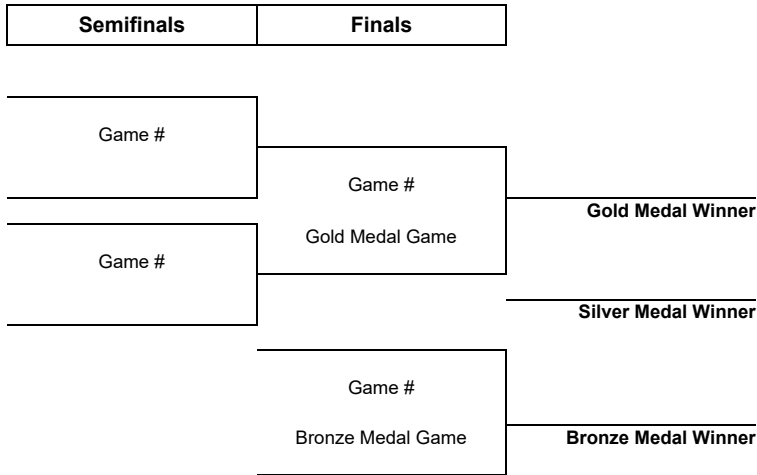

## TOURNAMENT PROGRESS

As of FRI 16 AUG 2019

Game	Round	Date	Time	Teams	Results	1	2	3	OT	PSS	Venue
41	SF	SAT 3 AUG	16:45 GMT+12	<b>BSW - WAA</b>	<b>2 - 5</b>	1 - 1	0 - 0	1 - 4			Paradise Botany Downs
42	FIN	FRI 9 AUG	16:45 GMT+12	<b>WAA - STP</b>	<b>4 - 8</b>	0 - 4	2 - 1	2 - 3			Paradise Avondale
43	FIN	FRI 16 AUG	18:50 GMT+12	<b>STP - WAA</b>	<b>6 - 2</b>	2 - 0	3 - 1	1 - 1			Ice Arena
44	FIN	SAT 17 AUG	18:50 GMT+12	<b>STP - WAA</b>							Ice Arena

**Legend:**

<b>1</b>	1st period	<b>2</b>	2nd period	<b>3</b>	3rd period	<b>PSS</b>	Penalty shot shootout
<b>OT</b>	Overtime	<b>SF</b>	Semifinals				