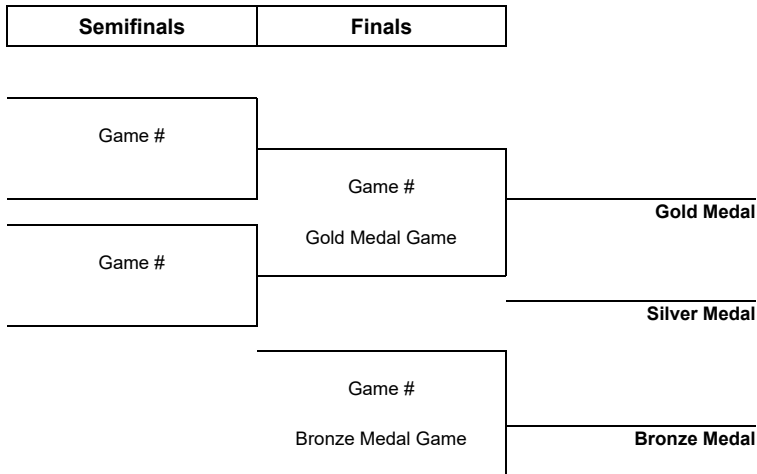

Game	Round	Date	Time	Teams	Results	1	2	3	PSS
97		TUE 1 JAN		-					
98		TUE 1 JAN		-					
99		TUE 1 JAN		-					
100		TUE 1 JAN		-					
101		TUE 1 JAN		-					
102		TUE 1 JAN		-					
103		TUE 1 JAN		-					
104		TUE 1 JAN		-					
105		TUE 1 JAN		-					
106		TUE 1 JAN		-					
107		TUE 1 JAN		-					
108		TUE 1 JAN		-					
109		TUE 1 JAN		-					
110		TUE 1 JAN		-					
111		TUE 1 JAN		-					
112		TUE 1 JAN		-					

Preliminary Round Standings

Rank	Team	GP	W	PSW	PSL	L	GDF	GF:GA	PTS
1	AHG	12	9	2	1	0	+30	71:41	32
2	SMC	10	8	0	2	0	+56	87:31	26
3	BRV	10	6	0	1	3	+16	47:31	19
4	FNS	9	5	0	0	4	+42	70:28	15
5	GLA	10	2	2	0	6	+19	62:43	10
6	CSA	8	2	0	0	6	-17	25:42	6
7	SST	6	0	0	0	6	-116	11:127	0
8	SAP	7	0	0	0	7	-30	11:41	0

Note:
Rank during the preliminary round is based on points. For tie-break rules see 'Competition Format and Rules'.

Legend:

1 1st period	2 2nd period	3 3rd period	GA Goals against	GDF Goal difference
GF Goals for	GP Games played	PSS Penalty-Shot Shootout	L Losses	OT Overtime
PSL Penalty-Shot Shootout loss	PSW Penalty-Shot Shootout win	PTS Points	W Wins