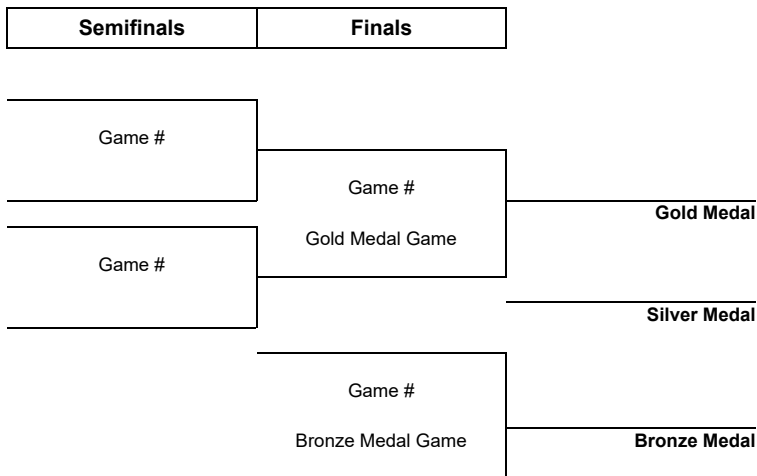

ICE HOCKEY
CUPA ROMANIEI GRUPA 2

TOURNAMENT PROGRESS

As of TUE 5 APR 2022

Game	Round	Date	Time	Teams	Results	1	2	3	PSS
1	Round robin	FRI 11 MAR	00:00	FNS - CSA	4 - 3	0 - 1	2 - 1	2 - 1	
2	Round robin	SAT 12 MAR	00:00	HGH - CSA	0 - 5 (forfeit)				
3	Round robin	TUE 29 MAR	00:00	HGH - BRV	1 - 5	0 - 2	0 - 2	1 - 1	
4	Round robin	THU 31 MAR	18:30	FNS - HGH	4 - 5	0 - 1	1 - 2	3 - 2	
5	Round robin	TUE 5 APR	00:00	FNS - BRV	0 - 2	0 - 0	0 - 1	0 - 1	
6		TUE 1 JAN		-					
7		TUE 1 JAN		-					
8		TUE 1 JAN		-					
9		TUE 1 JAN		-					
10		TUE 1 JAN		-					
11		TUE 1 JAN		-					
12		TUE 1 JAN		-					

Preliminary Round Standings

Rank	Team	GP	W	PSW	PSL	L	GDF	GF:GA	PTS
1	BRV	2	2	0	0	0	+6	7 : 1	6
2	CSA	2	1	0	0	1	+14	18 : 4	3
3	FNS	3	1	0	0	2	-2	8 : 10	3
4	HGH	3	1	0	0	2	-18	6 : 24	3

Note:
Rank during the preliminary round is based on points. For tie-break rules see 'Competition Format and Rules'.

Legend:

1 1st period	2 2nd period	3 3rd period	GA Goals against	GDF Goal difference
GF Goals for	GP Games played	PSS Penalty-Shot Shootout	L Losses	OT Overtime
PSL Penalty-Shot Shootout loss	PSW Penalty-Shot Shootout win	PTS Points	W Wins	