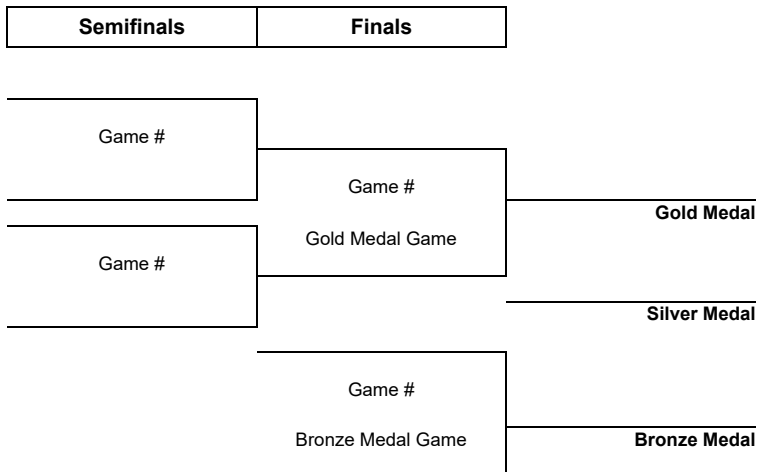

## TOURNAMENT PROGRESS

As of SAT 1 APR 2023

Game	Round	Date	Time	Teams	Results	1	2	3	PSS
1	Round robin	SAT 11 MAR	18:30	GLA - SAP	7 - 0	3 - 0	2 - 0	2 - 0	
2	Round robin	SUN 12 MAR	11:00	SAP - GLA	1 - 7	0 - 3	1 - 3	0 - 1	
3	Round robin	MON 13 MAR	18:30	SMC - FNS	5 - 3	2 - 0	3 - 1	0 - 2	
4	Round robin	THU 16 MAR	18:30	GLA - SMC	3 - 6	1 - 2	1 - 4	1 - 0	
5	Round robin	SUN 19 MAR	18:30	FNS - GLA	1 - 5	0 - 1	1 - 3	0 - 1	
6	Round robin	WED 22 MAR	18:30	FNS - SMC	0 - 3	0 - 0	0 - 1	0 - 2	
7	Round robin	FRI 24 MAR	18:30	SMC - GLA	7 - 2	2 - 1	4 - 0	1 - 1	
8	Round robin	SAT 25 MAR	18:30	SAP - FNS	0 - 5	0 - 0	0 - 3	0 - 2	
9	Round robin	TUE 28 MAR	18:30	SAP - SMC	3 - 4	1 - 1	0 - 1	2 - 1	
10	Round robin	TUE 28 MAR	18:30	GLA - FNS	5 - 2	1 - 1	2 - 1	2 - 0	
11	Round robin	SAT 1 APR	18:30	FNS - SAP	4 - 1	1 - 0	2 - 1	1 - 0	
12	Round robin	FRI 31 MAR	18:30	SMC - SAP	11 - 0	3 - 0	2 - 0	6 - 0	

## Note:

Rank during the preliminary round is based on points. For tie-break rules see 'Competition Format and Rules'.