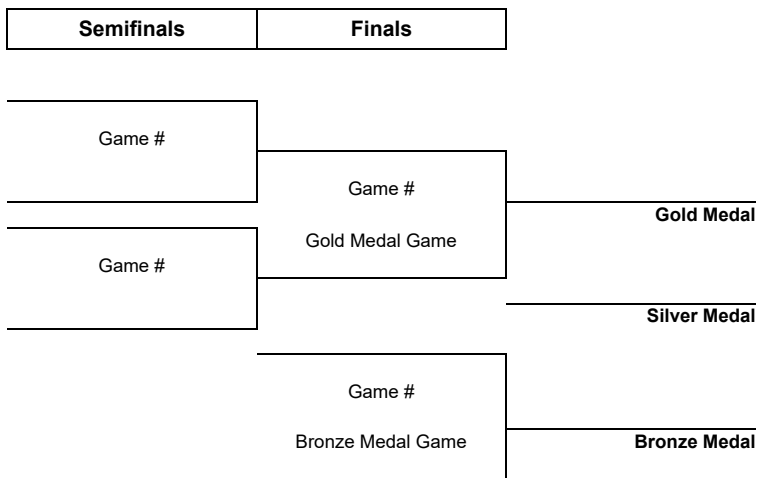

TOURNAMENT PROGRESS

As of FRI 14 APR 2023

Game	Round	Date	Time	Teams	Results	1	2	3	PSS
1		MON 10 APR	00:00	BRV - CSA	4 - 6	1 - 3	1 - 1	2 - 2	
2		WED 12 APR	00:00	CSA - BRV	3 - 9	0 - 6	2 - 1	1 - 2	
3		FRI 14 APR	17:00	BRV - CSA	7 - 1	1 - 0	4 - 0	2 - 1	

Preliminary Round Standings

Rank	Team	GP	W	PSW	PSL	L	GDF	GF:GA	PTS
1	BRV	3	2	0	0	1	+10	20:10	6
2	CSA	3	1	0	0	2	-10	10:20	3

Note:
Rank during the preliminary round is based on points. For tie-break rules see 'Competition Format and Rules'.

Legend:

1 1st period	2 2nd period	3 3rd period	GA Goals against	GDF Goal difference
GF Goals for	GP Games played	PSS Penalty-Shot Shootout	L Losses	OT Overtime
PSL Penalty-Shot Shootout loss	PSW Penalty-Shot Shootout win	PTS Points	W Wins	