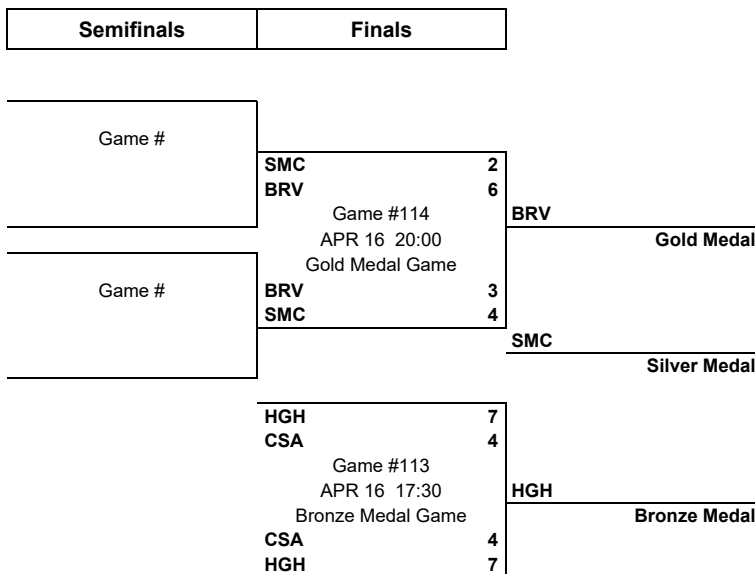

Game	Round	Date	Time	Teams	Results	1	2	3	PSS
108	Round robin	SAT 24 FEB	11:00	SST - FNS	3 - 13	0-4	0-3	3-6	
109	Round robin	SAT 2 MAR	18:10	SST - CSA	1 - 14	0-6	0-5	1-3	
110	Round robin	SUN 3 MAR	19:00	SST - CSA	3 - 7	0-2	3-1	0-4	
111	Round robin	FRI 22 MAR	18:30	FNS - SST	14 - 0	6-0	2-0	6-0	
112	Round robin	SAT 23 MAR	11:00	FNS - SST	6 - 3	1-1	5-2	0-0	
113	Bronze Medal	TUE 16 APR	17:30	HGH - CSA	7 - 4	3-2	2-1	2-1	
114	Gold Medal	TUE 16 APR	20:00	SMC - BRV	2 - 3	1-0	0-3	1-0	
115	Bronze Medal	WED 17 APR	17:30	CSA - HGH	4 - 7	1-3	1-2	2-2	
116	Gold Medal	WED 17 APR	20:00	BRV - SMC	6 - 4	1-1	1-2	4-1	

Preliminary Round Standings

Rank	Team	GP	W	PSW	PSL	L	GDF	GF:GA	PTS
1	SMC	28	23	0	0	5	+125	179: 54	69
2	BRV	28	21	1	0	6	+107	167: 60	65
3	HGH	28	19	0	1	8	+80	160: 80	58
4	CSA	28	17	0	1	10	+42	128: 86	52
5	GLA	28	15	0	1	12	+39	145:106	46
6	FNS	28	9	2	0	17	-6	93 : 99	31
7	SAP	28	4	1	1	22	-65	112:177	15
8	SST	28	0	0	0	28	-322	61 :383	0

Final Ranking

- Gold BRV
- Silver SMC
- Bronze HGH
- 4 CSA
- 5 GLA
- 6 FNS
- 7 SAP
- 8 SST

Note:
Rank during the preliminary round is based on points. For tie-break rules see 'Competition Format and Rules'.

Legend:

1 1st period	2 2nd period	3 3rd period	GA Goals against	GDF Goal difference
GF Goals for	GP Games played	PSS Penalty-Shot Shootout	L Losses	OT Overtime
PSL Penalty-Shot Shootout loss	PSW Penalty-Shot Shootout win	PTS Points	W Wins