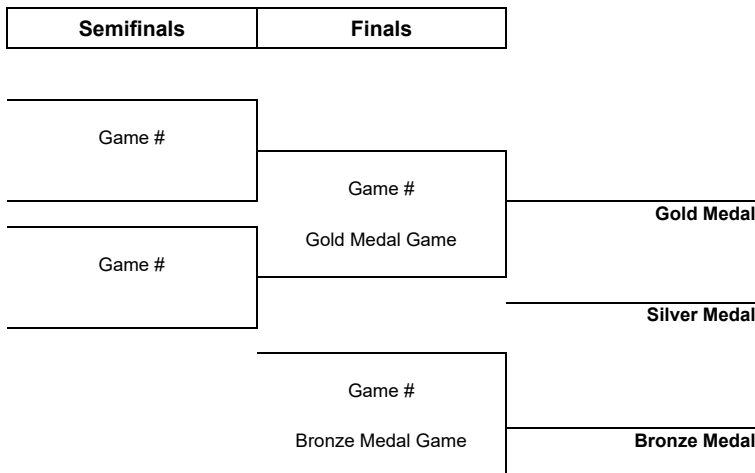

## TOURNAMENT PROGRESS

As of MON 22 APR 2024

Game	Round	Date	Time	Teams	Results	1	2	3	PSS
1	Round robin	FRI 29 SEP	18:30	SMC - HGH	3 - 6	2 - 0	0 - 4	1 - 2	
2	Round robin	SAT 30 SEP	18:30	HGH - BRV	3 - 4	1 - 0	1 - 2	1 - 2	
3	Round robin	SUN 1 OCT	17:30	BRV - SMC	3 - 2	1 - 1	2 - 1	0 - 0	
4	Round robin	SUN 15 OCT	18:30	HGH - SMC	7 - 1	1 - 1	2 - 0	4 - 0	
5	Round robin	SUN 5 NOV	18:30	SMC - BRV	5 - 3	2 - 0	2 - 3	1 - 0	
6	Round robin	SUN 10 DEC	17:30	BRV - HGH	1 - 2	0 - 0	1 - 1	0 - 1	

### Preliminary Round Standings

Rank	Team	GP	W	PSW	PSL	L	GDF	GF:GA	PTS
1	HGH	4	3	0	0	1	+9	18 : 9	9
2	BRV	4	2	0	0	2	-1	11 : 12	6
3	SMC	4	1	0	0	3	-8	11 : 19	3

**Note:**  
Rank during the preliminary round is based on points. For tie-break rules see 'Competition Format and Rules'.