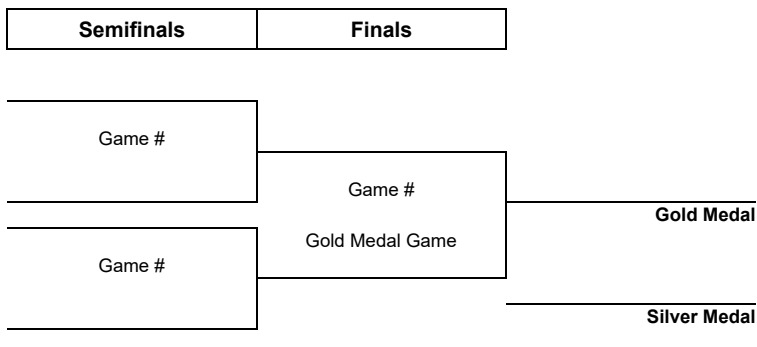

TOURNAMENT PROGRESS

As of MON 22 APR 2024

Game	Round	Date	Time	Teams	Results	1	2	3	PSS
1	Round robin	WED 4 OCT	18:30	FNS - GLA	1 - 2	0 - 1	1 - 1	0 - 0	
2	Round robin	SUN 8 OCT	18:30	GLA - FNS	3 - 4	0 - 1	2 - 3	1 - 0	
3	Round robin	THU 26 OCT	18:30	CSA - GLA	5 - 4	2 - 1	1 - 2	2 - 1	
4	Round robin	SUN 29 OCT	18:30	GLA - CSA	9 - 6	4 - 1	2 - 4	3 - 1	
5	Round robin	SAT 4 NOV	19:30	CSA - FNS	4 - 2	0 - 0	3 - 0	1 - 2	
6	Round robin	SAT 18 NOV	18:30	FNS - CSA	3 - 2	1 - 0	2 - 1	0 - 1	
7	Round robin	WED 22 NOV	18:30	FNS - SAP	4 - 1	1 - 0	2 - 0	1 - 1	
8	Round robin	SAT 25 NOV	18:30	SAP - FNS	2 - 3	0 - 0	1 - 1	1 - 1	0 - 1
9	Round robin	TUE 28 NOV	18:30	CSA - SAP	7 - 2	3 - 0	1 - 1	3 - 1	
10	Round robin	WED 29 NOV	18:30	SAP - CSA	3 - 5	1 - 2	2 - 2	0 - 1	
11	Round robin	FRI 8 DEC	18:30	GLA - SAP	1 - 4	1 - 1	0 - 0	0 - 3	
12	Round robin	MON 8 JAN	18:30	SAP - GLA	1 - 4	1 - 1	0 - 1	0 - 2	
13	Round robin	FRI 8 DEC	18:30	FNS - SST	7 - 2	2 - 2	1 - 0	4 - 0	
14	Round robin	SAT 9 DEC	11:00	SST - FNS	3 - 17	1 - 4	0 - 5	2 - 8	
15	Round robin	FRI 15 DEC	18:30	CSA - SST	16 - 7	8 - 2	4 - 3	4 - 2	
16	Round robin	THU 14 DEC	18:30	SST - CSA	0 - 20	0 - 7	0 - 6	0 - 7	
17	Round robin	SAT 6 JAN	18:30	SAP - SST	6 - 3	0 - 0	4 - 3	2 - 0	
18	Round robin	SUN 7 JAN	13:00	SST - SAP	2 - 8	0 - 1	1 - 3	1 - 4	
19	Round robin	THU 18 JAN	18:30	GLA - SST	12 - 0	3 - 0	4 - 0	5 - 0	
20	Round robin	FRI 19 JAN	18:00	SST - GLA	0 - 14	0 - 4	0 - 5	0 - 5	

ICE HOCKEY
CUPA ROMANIEI GRUPA 2

Game #

Bronze Medal Game

Bronze Medal

Note:

Rank during the preliminary round is based on points. For tie-break rules see 'Competition Format and Rules'.

Legend:

1 1st period	2 2nd period	3 3rd period	GA Goals against	GDF Goal difference
GF Goals for	GP Games played	PSS Penalty-Shot Shootout	L Losses	OT Overtime
PSL Penalty-Shot Shootout loss	PSW Penalty-Shot Shootout win	PTS Points	W Wins	