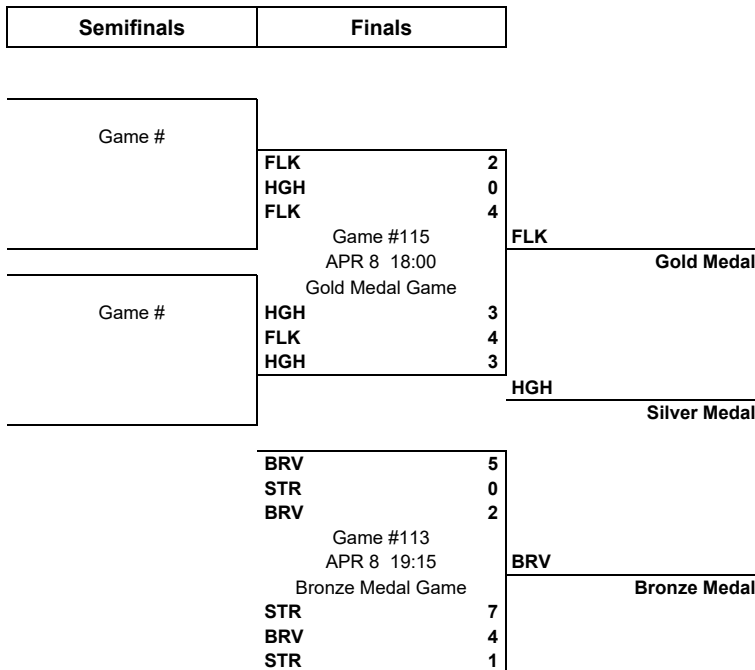

Game	Round	Date	Time	Teams	Results	1	2	3	PSS
108	Round robin	MON 26 FEB	17:45	STR - OLP	10 - 1	5-0	1-1	4-0	
109	Semifinal	TUE 2 APR	17:00	HGH - BRV	2 - 1	0-0	1-0	0-1	1-0
110	Semifinal	WED 3 APR	18:10	STR - FLK	1 - 10	0-3	1-3	0-4	
111	Semifinal	WED 3 APR	18:30	BRV - HGH	0 - 1	0-0	0-1	0-0	
112	Semifinal	THU 4 APR	18:00	FLK - STR	4 - 2	0-1	1-1	3-0	
113	Bronze Medal	MON 8 APR	19:15	BRV - STR	5 - 7	0-2	1-3	4-2	
114	Bronze Medal	TUE 9 APR	18:15	STR - BRV	0 - 4	0-1	0-2	0-1	
115	Gold Medal	MON 8 APR	18:00	FLK - HGH	2 - 3	1-1	1-1	0-1	
116	Gold Medal	TUE 9 APR	17:00	HGH - FLK	0 - 4	0-0	0-4	0-0	
117	Bronze Medal	THU 11 APR	16:15	BRV - STR	2 - 1	0-1	1-0	1-0	
118	Gold Medal	WED 10 APR	18:00	FLK - HGH	4 - 3	2-0	0-3	1-0	

Preliminary Round Standings

Rank	Team	GP	W	PSW	PSL	L	GDF	GF:GA	PTS
1	FLK	24	23	1	0	0	+212	241: 29	71
2	HGH	24	17	0	1	6	+137	181: 44	52
3	BRV	24	16	1	1	6	+113	155: 42	51
4	STR	24	14	1	1	8	+48	129: 81	45
5	CSM	24	13	0	0	11	+38	107: 69	39
6	GLA	24	12	1	0	11	+10	118:108	38
7	ODH	24	6	0	1	17	-72	70 :142	19
8	OLP	24	3	0	0	21	-228	37 :265	9
9	TGM	24	0	0	0	24	-258	14 :272	0

Final Ranking

- Gold FLK
- Silver HGH
- Bronze BRV
- 4 STR
- 5 CSM
- 6 GLA
- 7 ODH
- 8 OLP
- 9 TGM