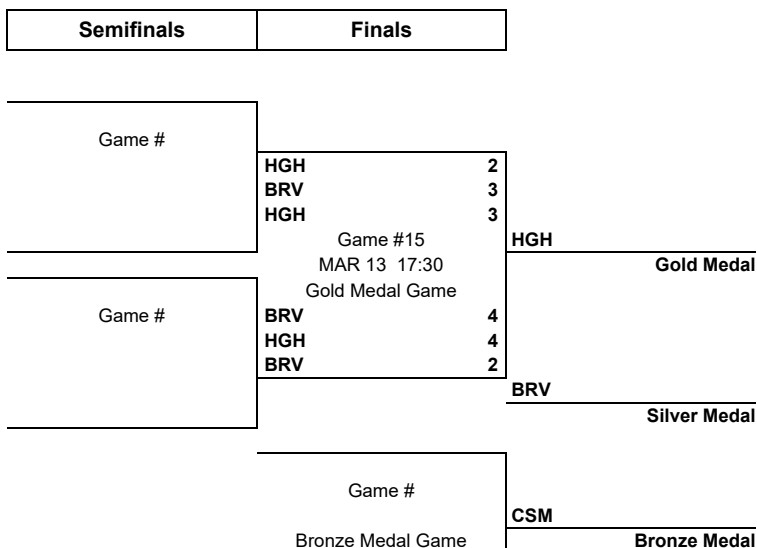

TOURNAMENT PROGRESS

As of THU 11 APR 2024

Game	Round	Date	Time	Teams	Results	1	2	3	PSS
1	Round robin	SAT 4 NOV	16:30	HGH - BRV	7 - 1	3 - 0	2 - 1	2 - 0	
2	Round robin	SUN 5 NOV	14:50	HGH - BRV	1 - 2	1 - 0	0 - 0	0 - 2	
3	Round robin	FRI 24 NOV	17:20	CSM - HGH	0 - 3	0 - 0	0 - 2	0 - 1	
4	Round robin	SAT 25 NOV	11:20	CSM - HGH	3 - 2	1 - 0	2 - 0	0 - 2	
5	Round robin	SAT 9 DEC	17:30	BRV - CSM	5 - 1	1 - 1	3 - 0	1 - 0	
6	Round robin	SUN 10 DEC	14:30	BRV - CSM	6 - 1	3 - 1	2 - 0	1 - 0	
7	Round robin	SAT 3 FEB	17:00	BRV - HGH	1 - 7	0 - 3	0 - 1	1 - 3	
8	Round robin	SUN 4 FEB	17:30	BRV - HGH	2 - 3	1 - 1	1 - 0	0 - 1	
9	Round robin	SAT 17 FEB	15:00	HGH - CSM	5 - 3	1 - 1	1 - 1	3 - 1	
10	Round robin	SUN 18 FEB	11:00	HGH - CSM	6 - 2	2 - 1	2 - 0	2 - 1	
11	Round robin	WED 28 FEB	15:30	CSM - BRV	7 - 3	1 - 1	2 - 1	4 - 1	
12	Round robin	THU 29 FEB	16:30	CSM - BRV	0 - 8	0 - 3	0 - 2	0 - 3	
13	Semifinal	WED 6 MAR	19:30	BRV - CSM	2 - 1	2 - 1	0 - 0	0 - 0	
14	Semifinal	THU 7 MAR	16:30	CSM - BRV	2 - 5	0 - 1	1 - 2	1 - 2	
15	Gold Medal	WED 13 MAR	17:30	HGH - BRV	2 - 4	0 - 1	2 - 0	0 - 3	
16	Gold Medal	THU 14 MAR	18:30	BRV - HGH	3 - 4	2 - 2	1 - 1	0 - 0	
17	Gold Medal	THU 28 MAR	18:30	HGH - BRV	3 - 2	0 - 1	3 - 0	0 - 1	

Preliminary Round Standings

Rank	Team	GP	W	PSW	PSL	L	GDF	GF:GA	PTS
1	HGH	8	5	1	0	2	+20	34 : 14	17
2	BRV	8	4	0	1	3	+1	28 : 27	13
3	CSM	8	2	0	0	6	-21	17 : 38	6

Final Ranking
Gold HGH
Silver BRV
Bronze CSM

Note:
Rank during the preliminary round is based on points. For tie-break rules see 'Competition Format and Rules'.

Legend:

1 1st period	2 2nd period	3 3rd period	GA Goals against	GDF Goal difference
GF Goals for	GP Games played	PSS Penalty-Shot Shootout	L Losses	OT Overtime
PSL Penalty-Shot Shootout loss	PSW Penalty-Shot Shootout win	PTS Points	W Wins	