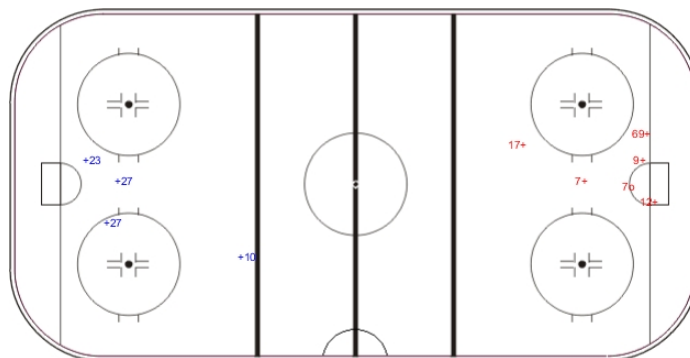

Shots by CSP

Goals (o): 2   SSG (+): 8
SSP (>): 0   SPG (-): 0

GK 1 of CTP

Shots by CSP

Goals (o): 0   SSG (+): 4
SSP (-): 0   SPG (-): 0

GK 1 of CTP

CTP   Period: 3   CSP