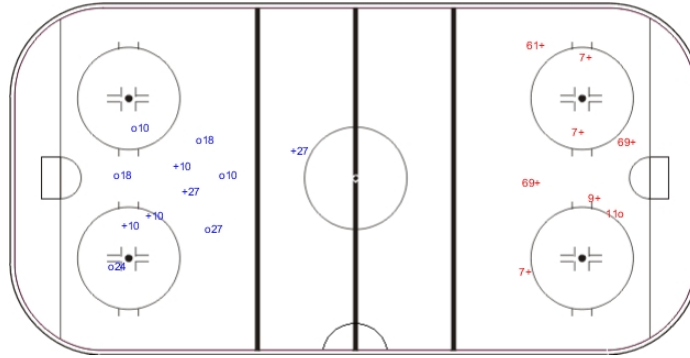

### SHOT CHART CTP - CSP

Shots by CSP

Goals (o): 6    SSG (+): 5  
SSP (-): 0    SPG (-): 0

GK 1 of CTP

CTP    Period: 1    CSP

Shots by CTP

Goals (o): 1    SSG (+): 7  
SSP (>): 0    SPG (-): 0

GK 01 of CSP

Shots by CTP

Goals (o): 1    SSG (+): 9  
SSP (-): 0    SPG (-): 0

GK 01 of CSP

CSP    Period: 2    CTP

Shots by CSP

Goals (o): 2    SSG (+): 8  
SSP (>): 0    SPG (-): 0

GK 1 of CTP

Shots by CSP