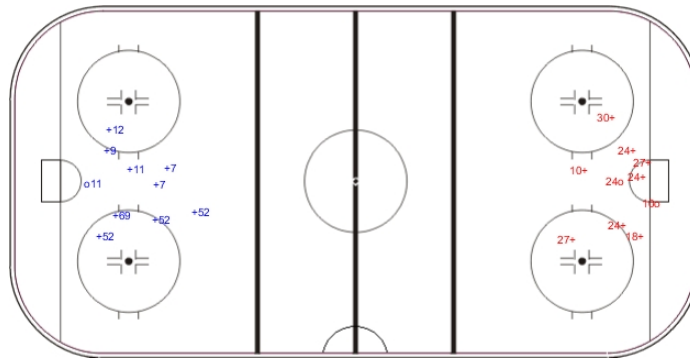

### SHOT CHART CTP - CSP

Shots by CSP

Goals (o): 6    SSG (+): 5  
SSP (-): 0    SPG (-): 0

GK 1 of CTP

CTP    Period: 1    CSP

Shots by CTP

Goals (o): 1    SSG (+): 7  
SSP (>): 0    SPG (-): 0

GK 01 of CSP

Shots by CTP

Goals (o): 1    SSG (+): 9  
SSP (-): 0    SPG (-): 0

GK 01 of CSP

CSP    Period: 2    CTP

Shots by CSP

Goals (o): 2    SSG (+): 8  
SSP (>): 0    SPG (-): 0

GK 1 of CTP

Shots by CSP