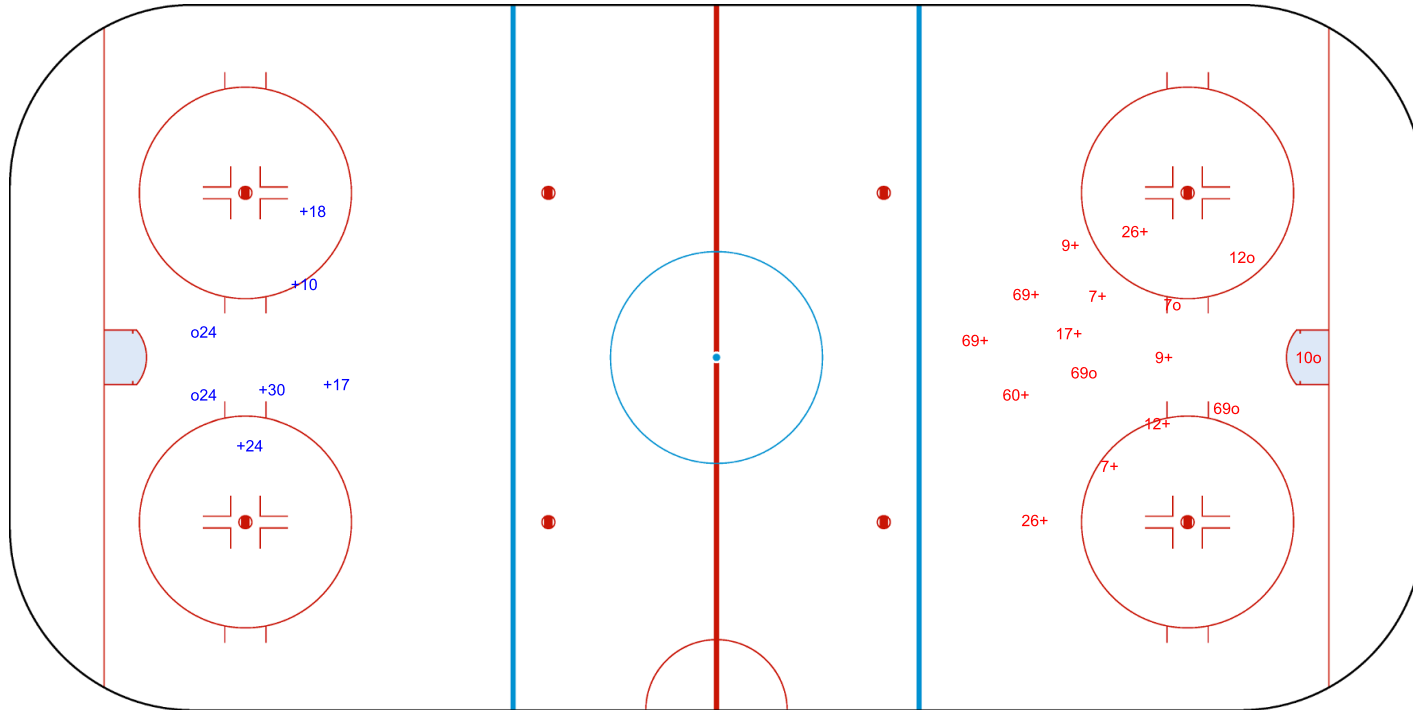

ICE STATION

MON 27 MAY 2019
START TIME 21:00

ICE HOCKEY
WESTERN PROVINCE PREMIER LEAGUE DIV PHL

ROUND ROBIN, GAME 5

SHOT CHART CSP - CTP

Shots by CSP
Goals (o): 2 SSG (+): 5
SSP (-): 0 SPG (-): 0

GK 70 of CTP

Period: 3

Shots by CTP
Goals (o): 5 SSG (+): 11
SSP (>): 0 SPG (-): 0

GK 01 of CSP

Legend:	GK Goalkeeper	SPG Shots past goal	SSG Shots saved by goalkeeper	SSP Shots saved by player
----------------	----------------------	----------------------------	--------------------------------------	----------------------------------