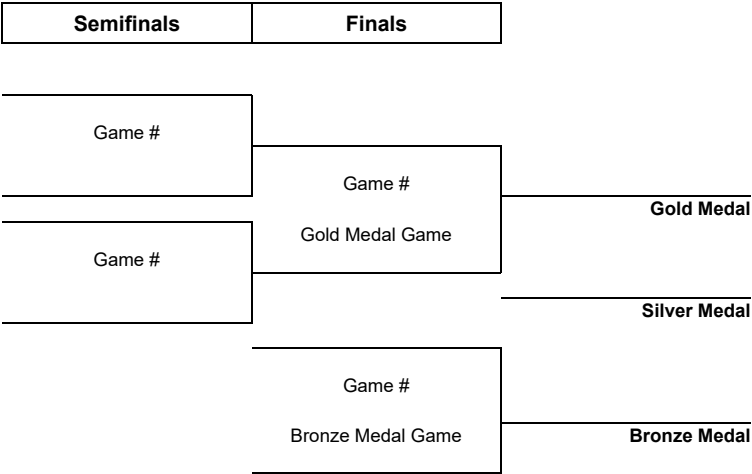

ICE HOCKEY
EPIHA HOCKEY LEAGUE DIV II

Note:
Rank during the preliminary round is based on points. For tie-break rules see 'Competition Format and Rules'.

Legend:

1 1st period	2 2nd period	3 3rd period	GA Goals against	GDF Goal difference
GF Goals for	GP Games played	PSS Penalty shot shootout	L Losses	OT Overtime
PSSL Penalty shot shootout loss	PSSW Penalty shot shootout win	PTS Points	W Wins